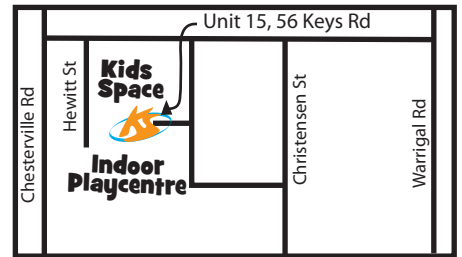

www.kidspace.com.au

**KIDS SPACE
CHELTENHAM**
Factory 15c
56 Keys Rd.
Ph: 9553 1020

*Socks must be worn

3...2..1!

To Special Cadet:

YOU'RE INVITED TO

Birthday Party

On this Date: