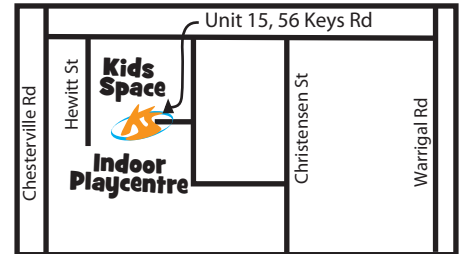

www.kidspace.com.au

**KIDS SPACE
CHELTENHAM**
Factory 15c
56 Keys Rd.
Ph: 9553 1020

*Socks must be worn

3...2...1!

To Special Cadet:

YOU'RE INVITED TO

Birthday Party

On this Date: