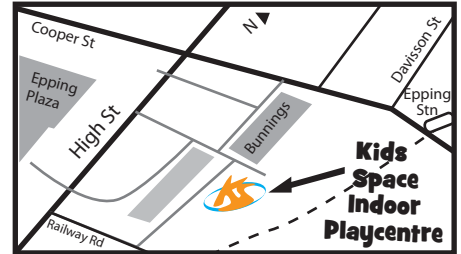

[www.kidspage.com.au](http://www.kidspage.com.au)

**KIDS SPACE EPPING**

HomeMaker Centre  
(behind Bunnings)  
560 High St.  
Ph: 8401 4788

\*Socks must be worn

3...2..1!

To Special Cadet:

YOU'RE INVITED TO

Birthday Party

On this Date:

Launch Time:

Until:

RSVP:

[www.kidspage.com.au](http://www.kidspage.com.au)

**KIDS SPACE EPPING**

HomeMaker Centre  
(behind Bunnings)  
560 High St.  
Ph: 8401 4788