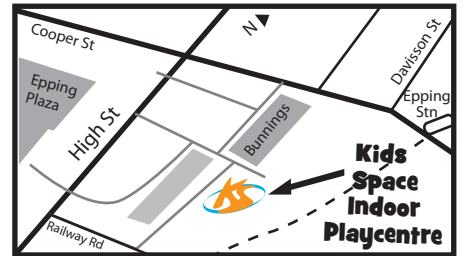

3...2...1!

To Special Cadet:

YOU'RE INVITED TO

Birthday Party

On this Date:

Launch Time: Until:

RSVP:

www.kidspace.com.au

KIDS SPACE EPPING

HomeMaker Centre
(behind Bunnings)
560 High St.
Ph: 8401 4788

*Socks must be worn

3...2...1!

To Special Cadet:

YOU'RE INVITED TO

Birthday Party

On this Date: